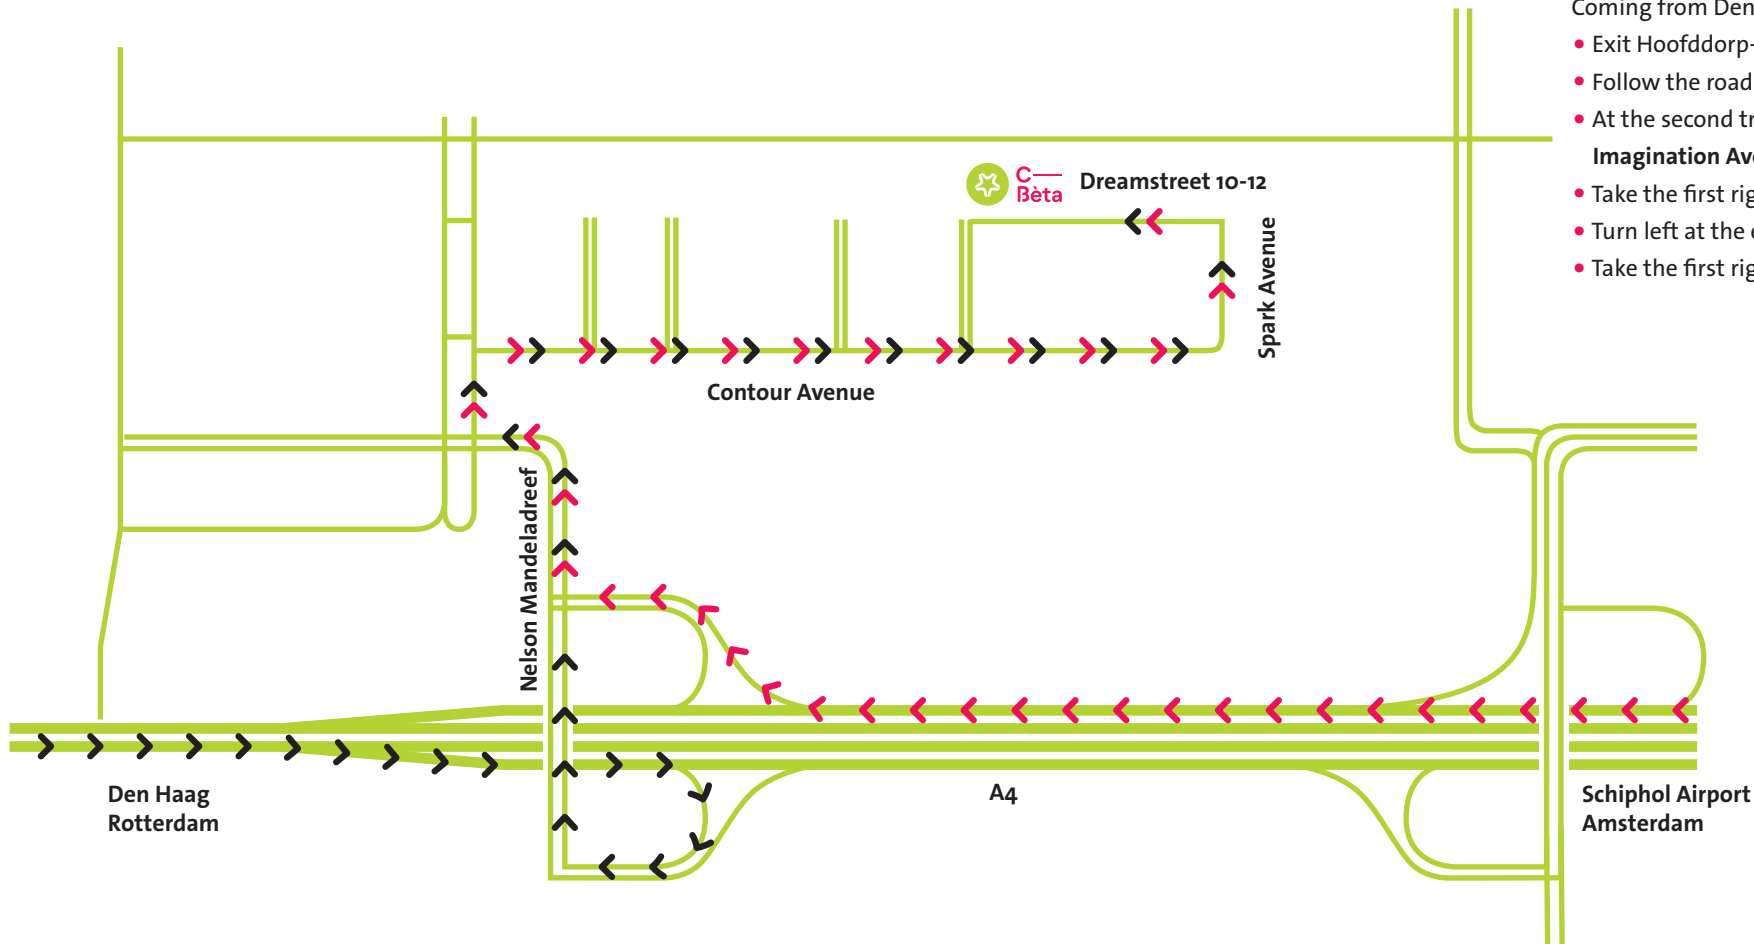

# directions to C-Bèta

>>>>>>>>

Coming from Amsterdam

- Exit Hoofddorp-Zuid, **exit 3a**
- At the end, exit right onto **Nelson Mandeladreef**
- Turn right at the traffic lights onto **Imagination Avenue**
- Take the first right, **Contour Avenue**
- Turn left at the end onto **Spark Avenue**
- Take the first right, **Dreamstreet 10-12**

>>>>>>>>

Coming from Den Haag (The Hague) / Rotterdam

- Exit Hoofddorp-Zuid, **exit 3a**
- Follow the road to **Nelson Mandeladreef**
- At the second traffic lights, turn right onto **Imagination Avenue**
- Take the first right, **Contour Avenue**
- Turn left at the end onto **Spark Avenue**
- Take the first right, **Dreamstreet 10-12**